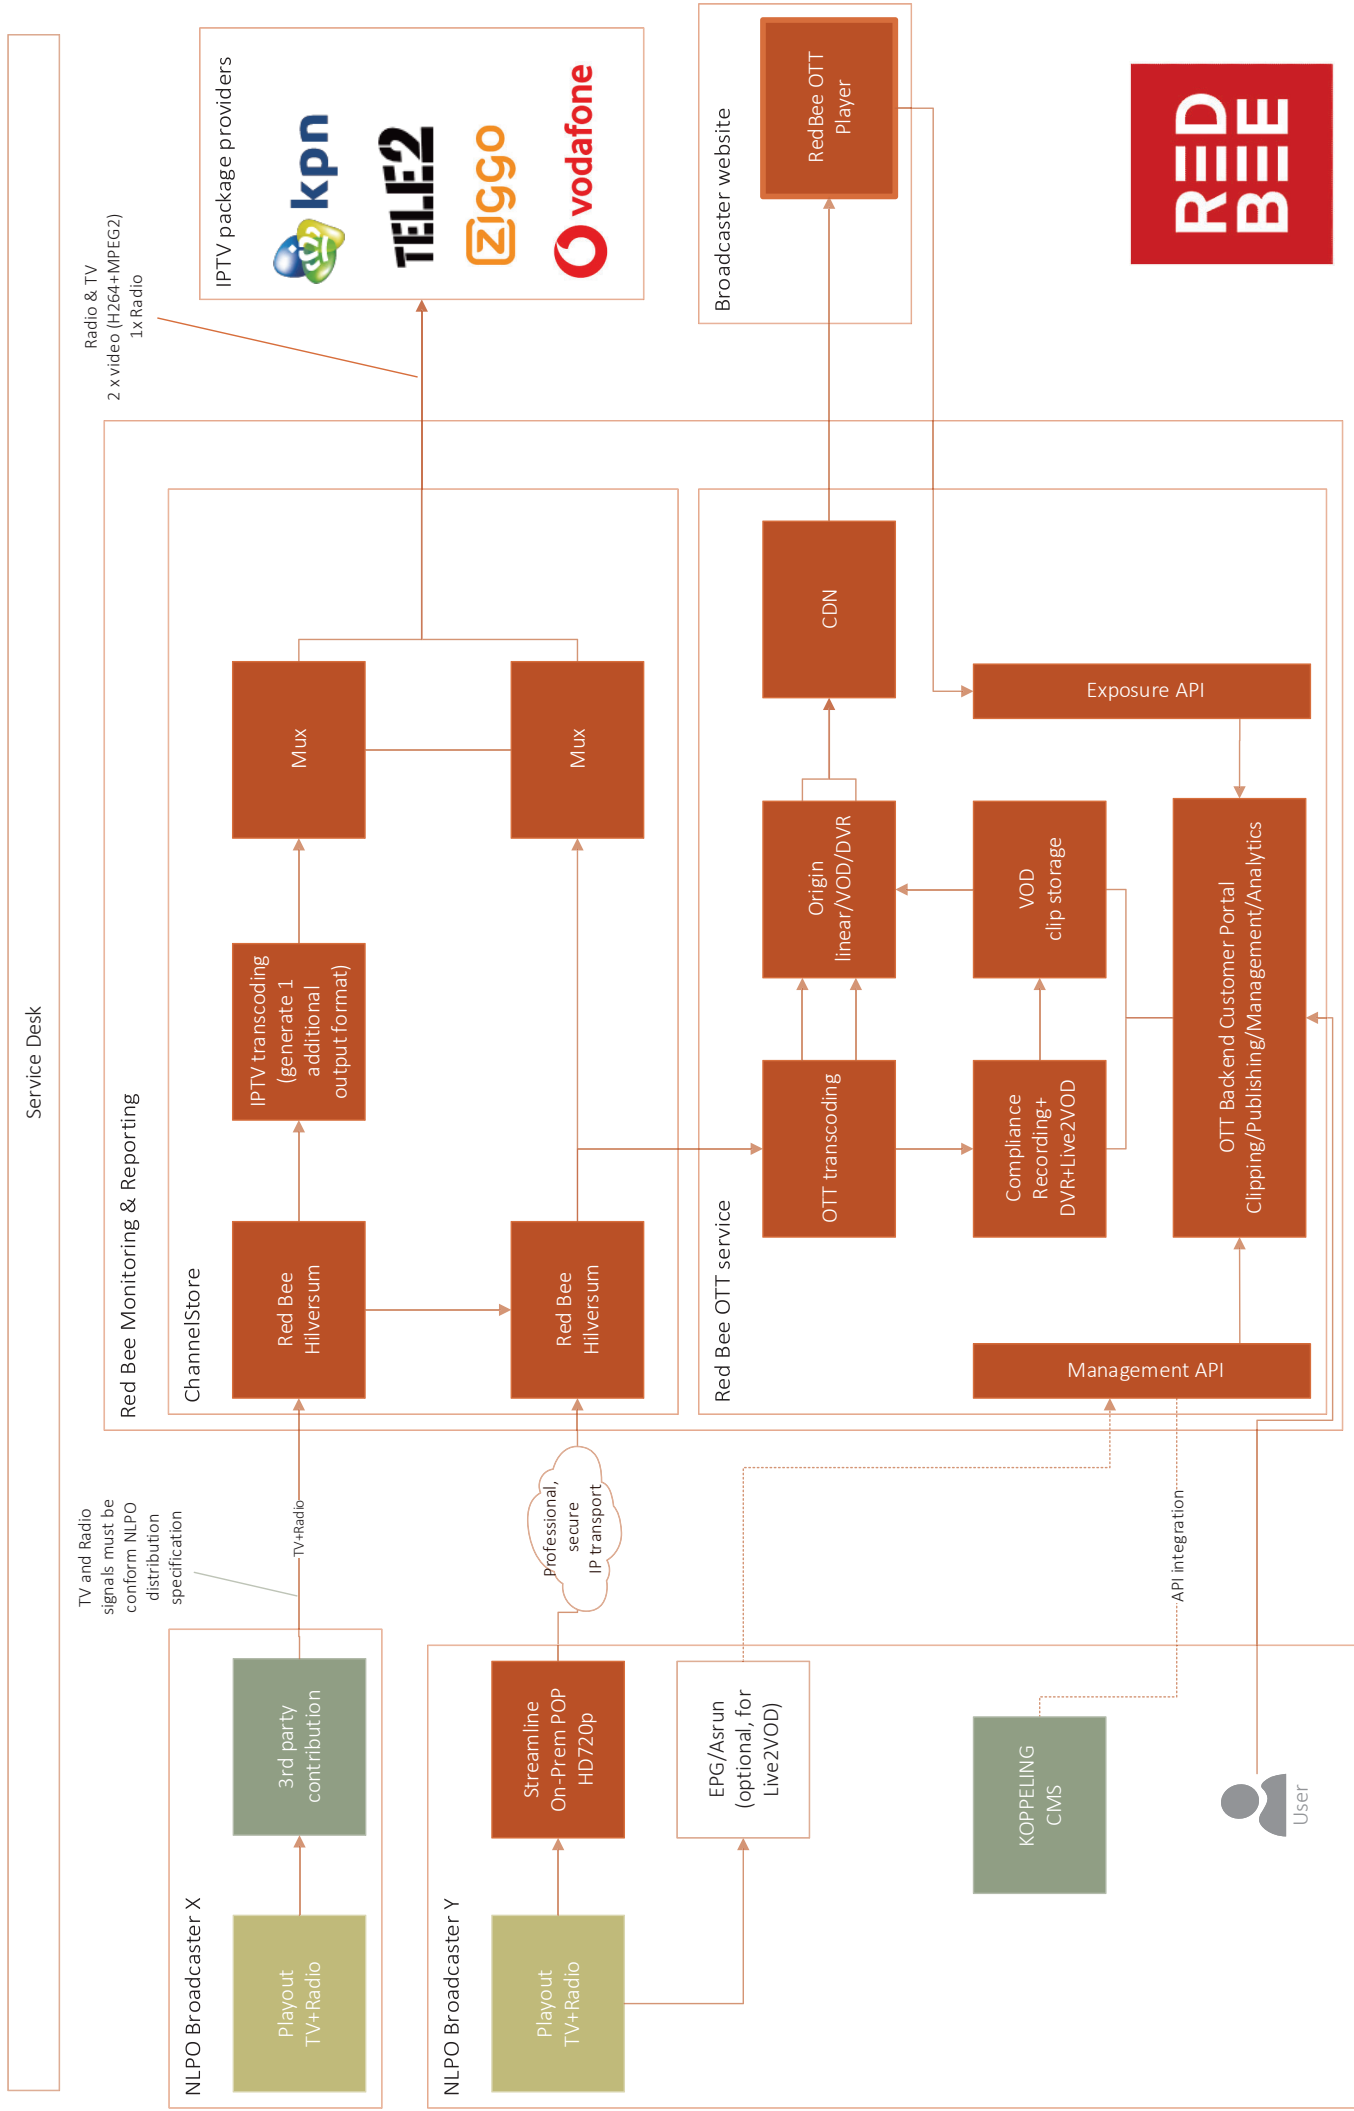

# NLPO Mediahub 2.0 – Parcel 1 - High Level Design

# NLPO Mediahub 2.0 – OTT Features - Functional Design