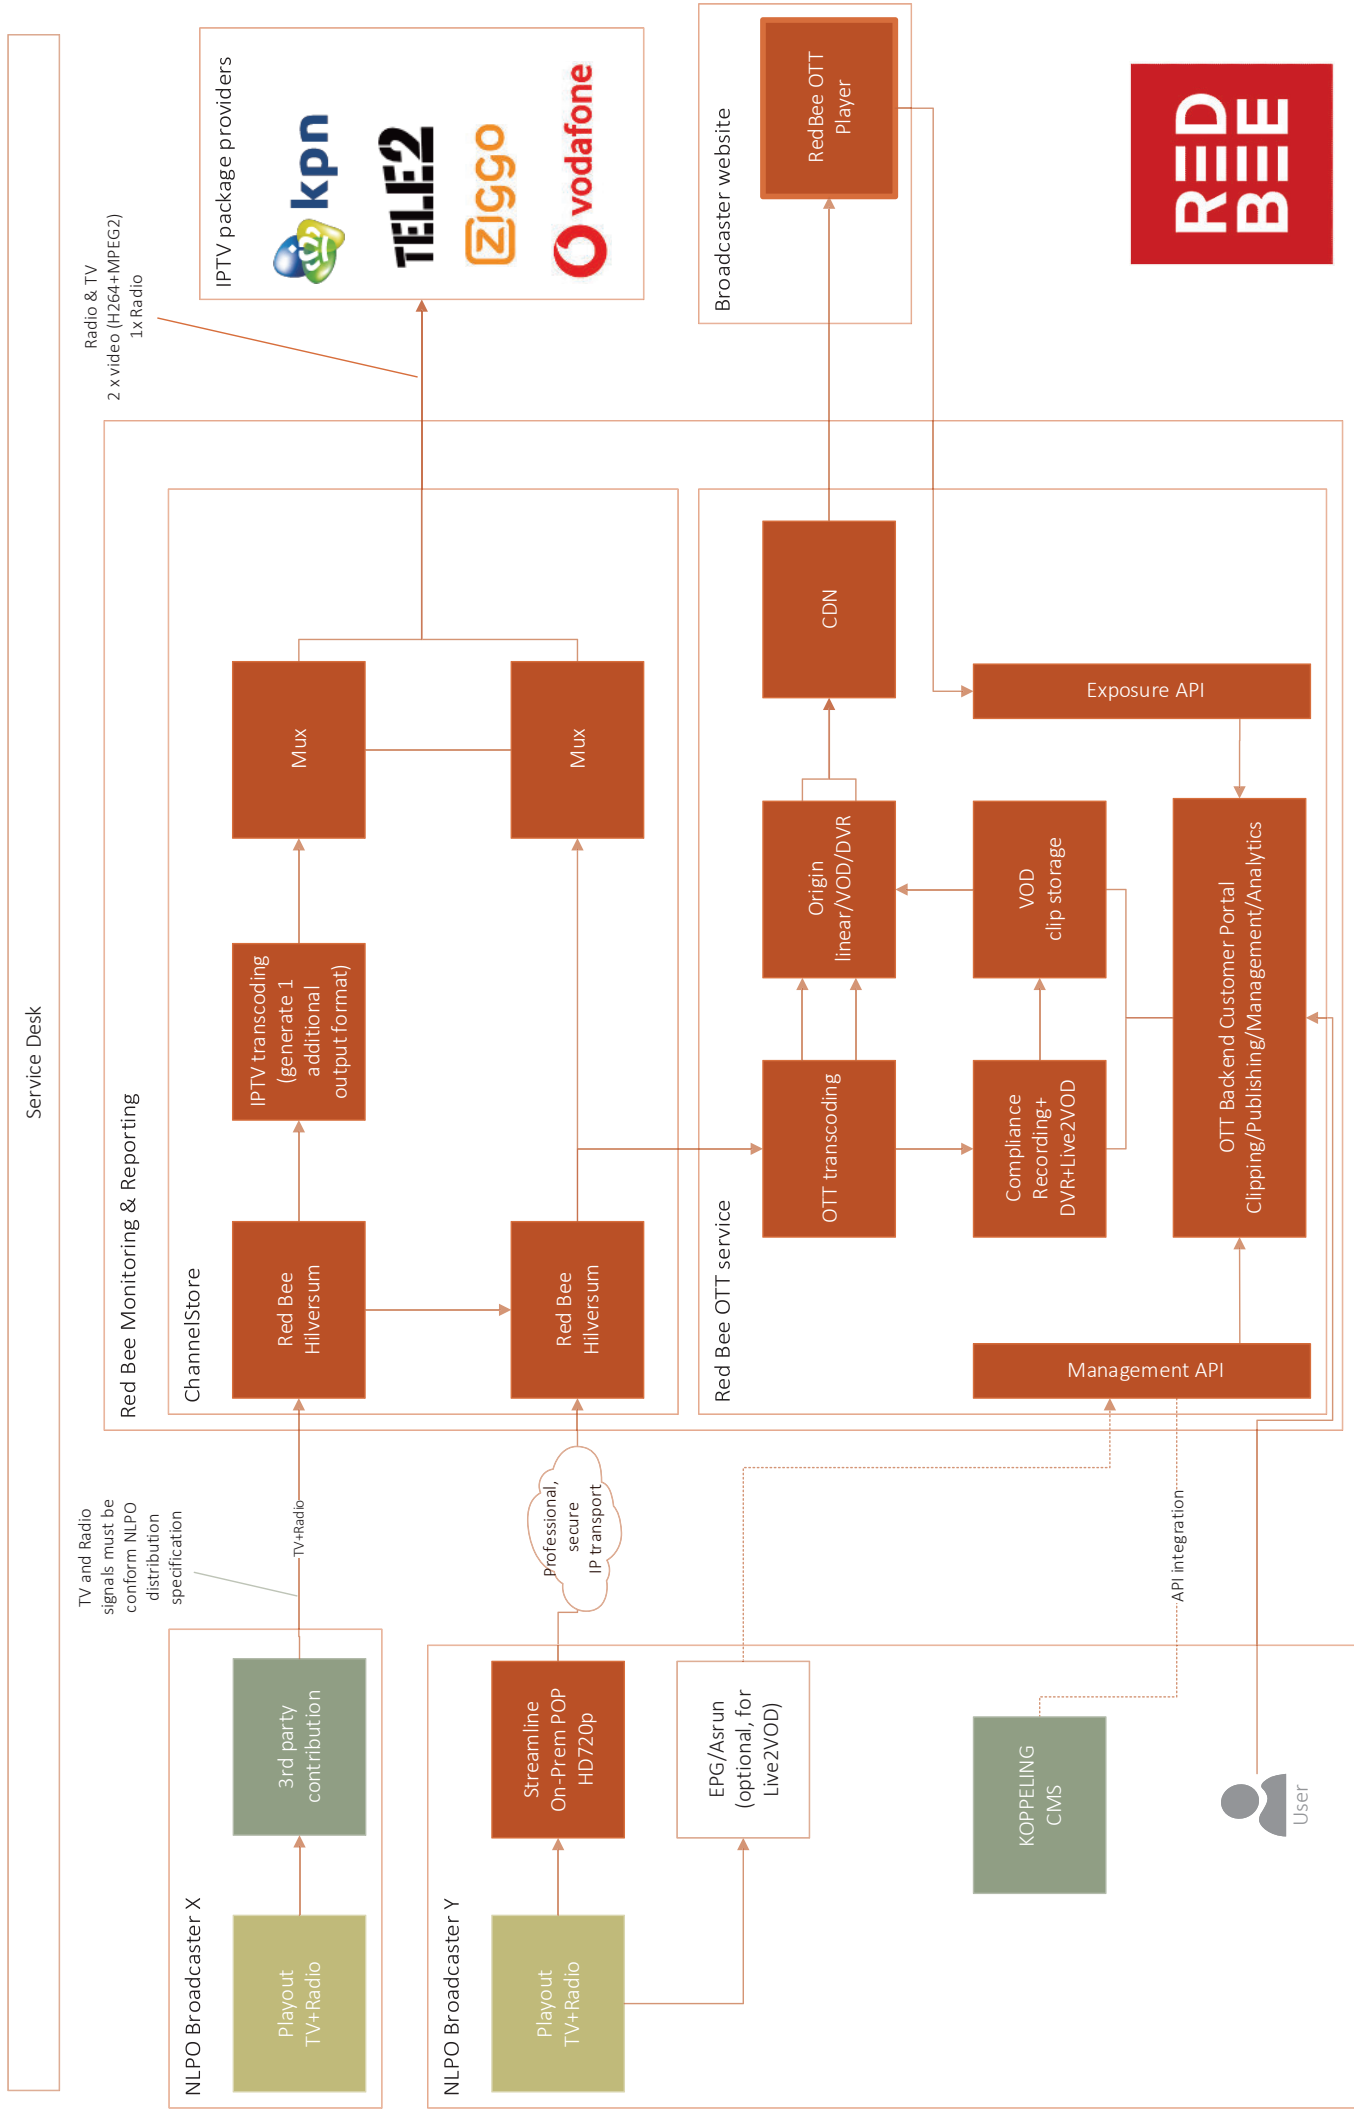

NLPO Mediahub 2.0 – Parcel 1 - High Level Design

NLPO Mediahub 2.0 – OTT Features - Functional Design